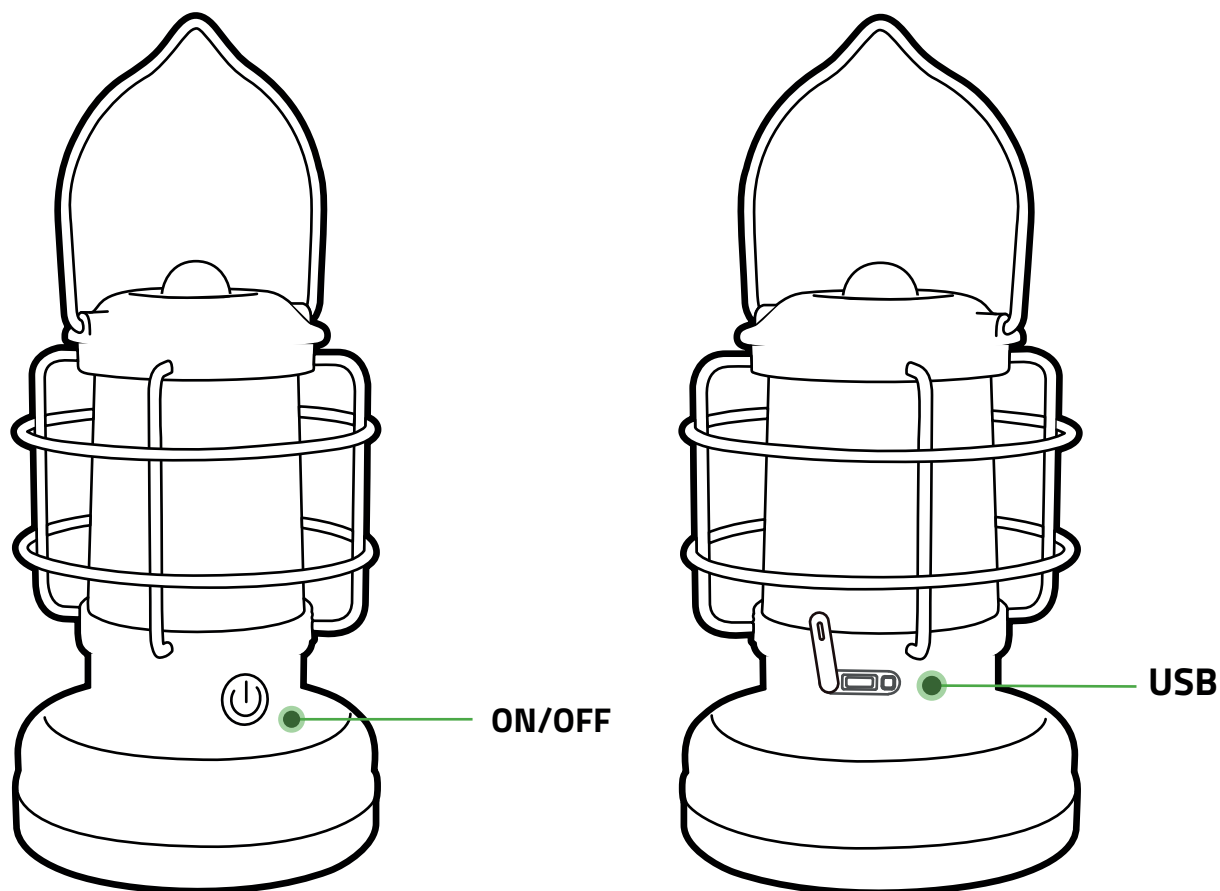

INSTRUCTION MANUAL

TABLE LANTERN HASTINGS

Use

Built-in Li-on battery 3.7V 4000 mAh

Including charging cable

Charging port USB Type C

Charging indicator:

- charging: red
- full: green