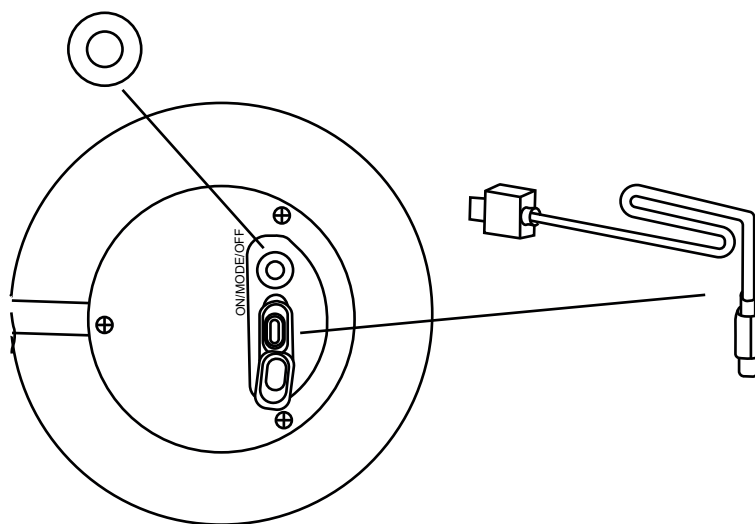

INSTRUCTION MANUAL

TABLE LAMP DOMFRONT

Use

Built-in Li-on battery 3.7V 2200 mAh
Inclusive charging cable
Micro USB (b) - USB (a)
Charging indicator: charging: red
full: green
Burntime: 7-13 hours

Press 1 time: 20% / 50% / 100% light
Press 2 times: ON/OFF