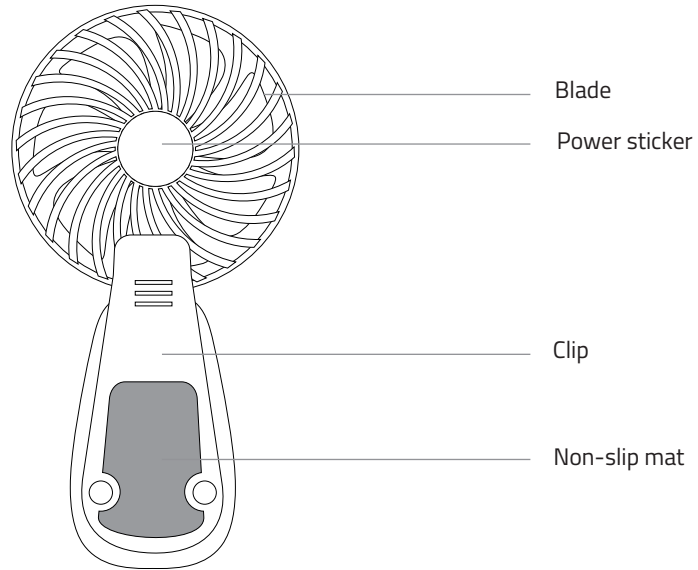

INSTRUCTION MANUAL

FAN WITH CLAMP MINI

8520960

Information

- Input Voltage: DC5V
- Polymer Battery: 800mAh
- Motor: Brushless motor
- Material: ABS+PP
- Rated power: 2.5W
- Output Voltage: 3.7V
- Wind Speed: 2 speed
- Light: 7 colors change light

Charge indication LED:

- Charging: Red
- Full: Off

Press the light switch to turn on the light.
Press again to change the light (2 lights)
Third press to turn off.

Press the wind switch to turn on the fan.
Press again to change the speed (2 speeds).
Turn press to turn off.