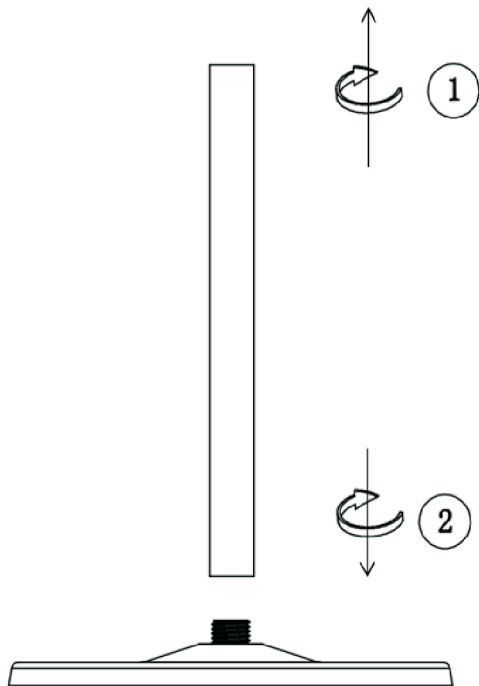

## TABLE LAMP HARTER

5818869

Press and hold for five seconds to enter the timing function and the light will be closed after 2 hours

### Charging

Red light: charging (not full)  
Green light: full