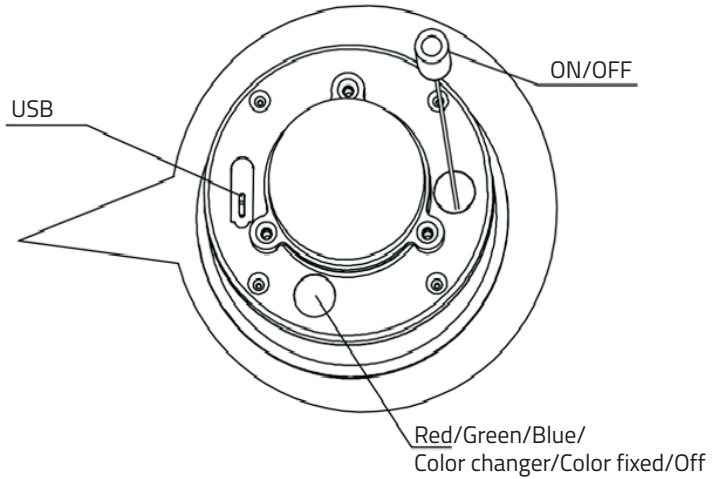

## TABLE LAMP HARTER

5818869

Press and hold for five seconds to enter the timing function and the light will be closed after 2 hours

### Charging

Red light: charging (not full)  
Green light: full