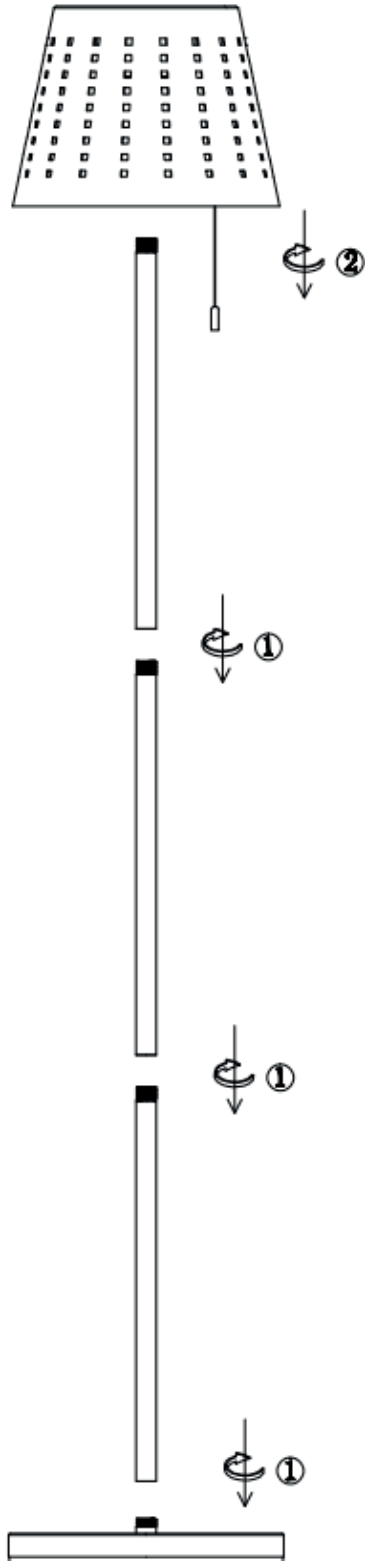

INSTRUCTION MANUAL

FLOOR LAMP HARTER

5818868

Press and hold for five seconds to enter the timing function and the light will be closed after 2 hours

Charging

Red light: charging (not full)
Green light: full