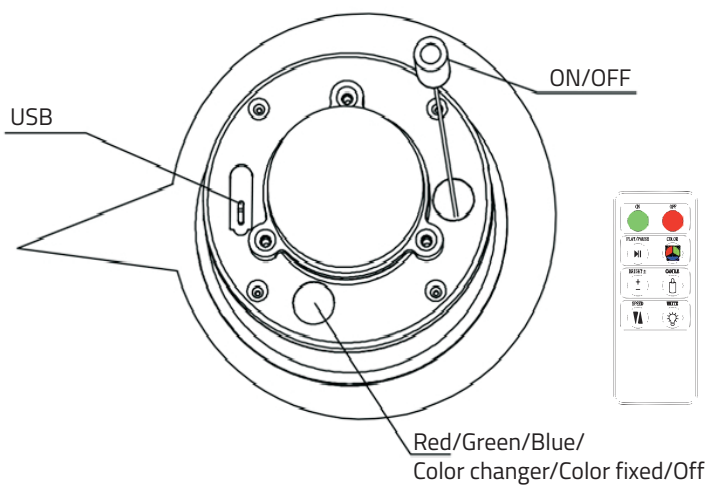

INSTRUCTION MANUAL

FLOOR LAMP HARTER

5818868

Press and hold for five seconds to enter the timing function and the light will be closed after 2 hours

Charging

Red light: charging (not full)
Green light: full