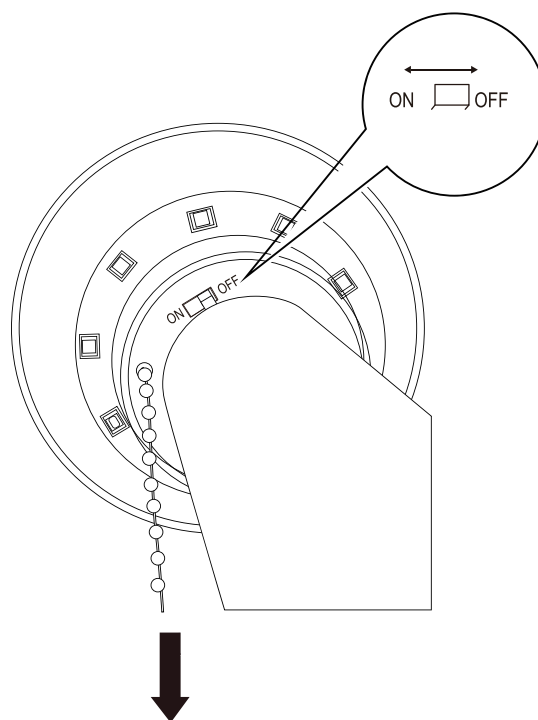

INSTRUCTION MANUAL

TABLE LAMP RANGER

5818614

Lightning

ON:

1. Turns on automatically when it gets dark: 10% light
2. Pull 1 time: 50% light
3. Pull 2 times: 100% light

OFF

Charging

Charging: red light

Full: off